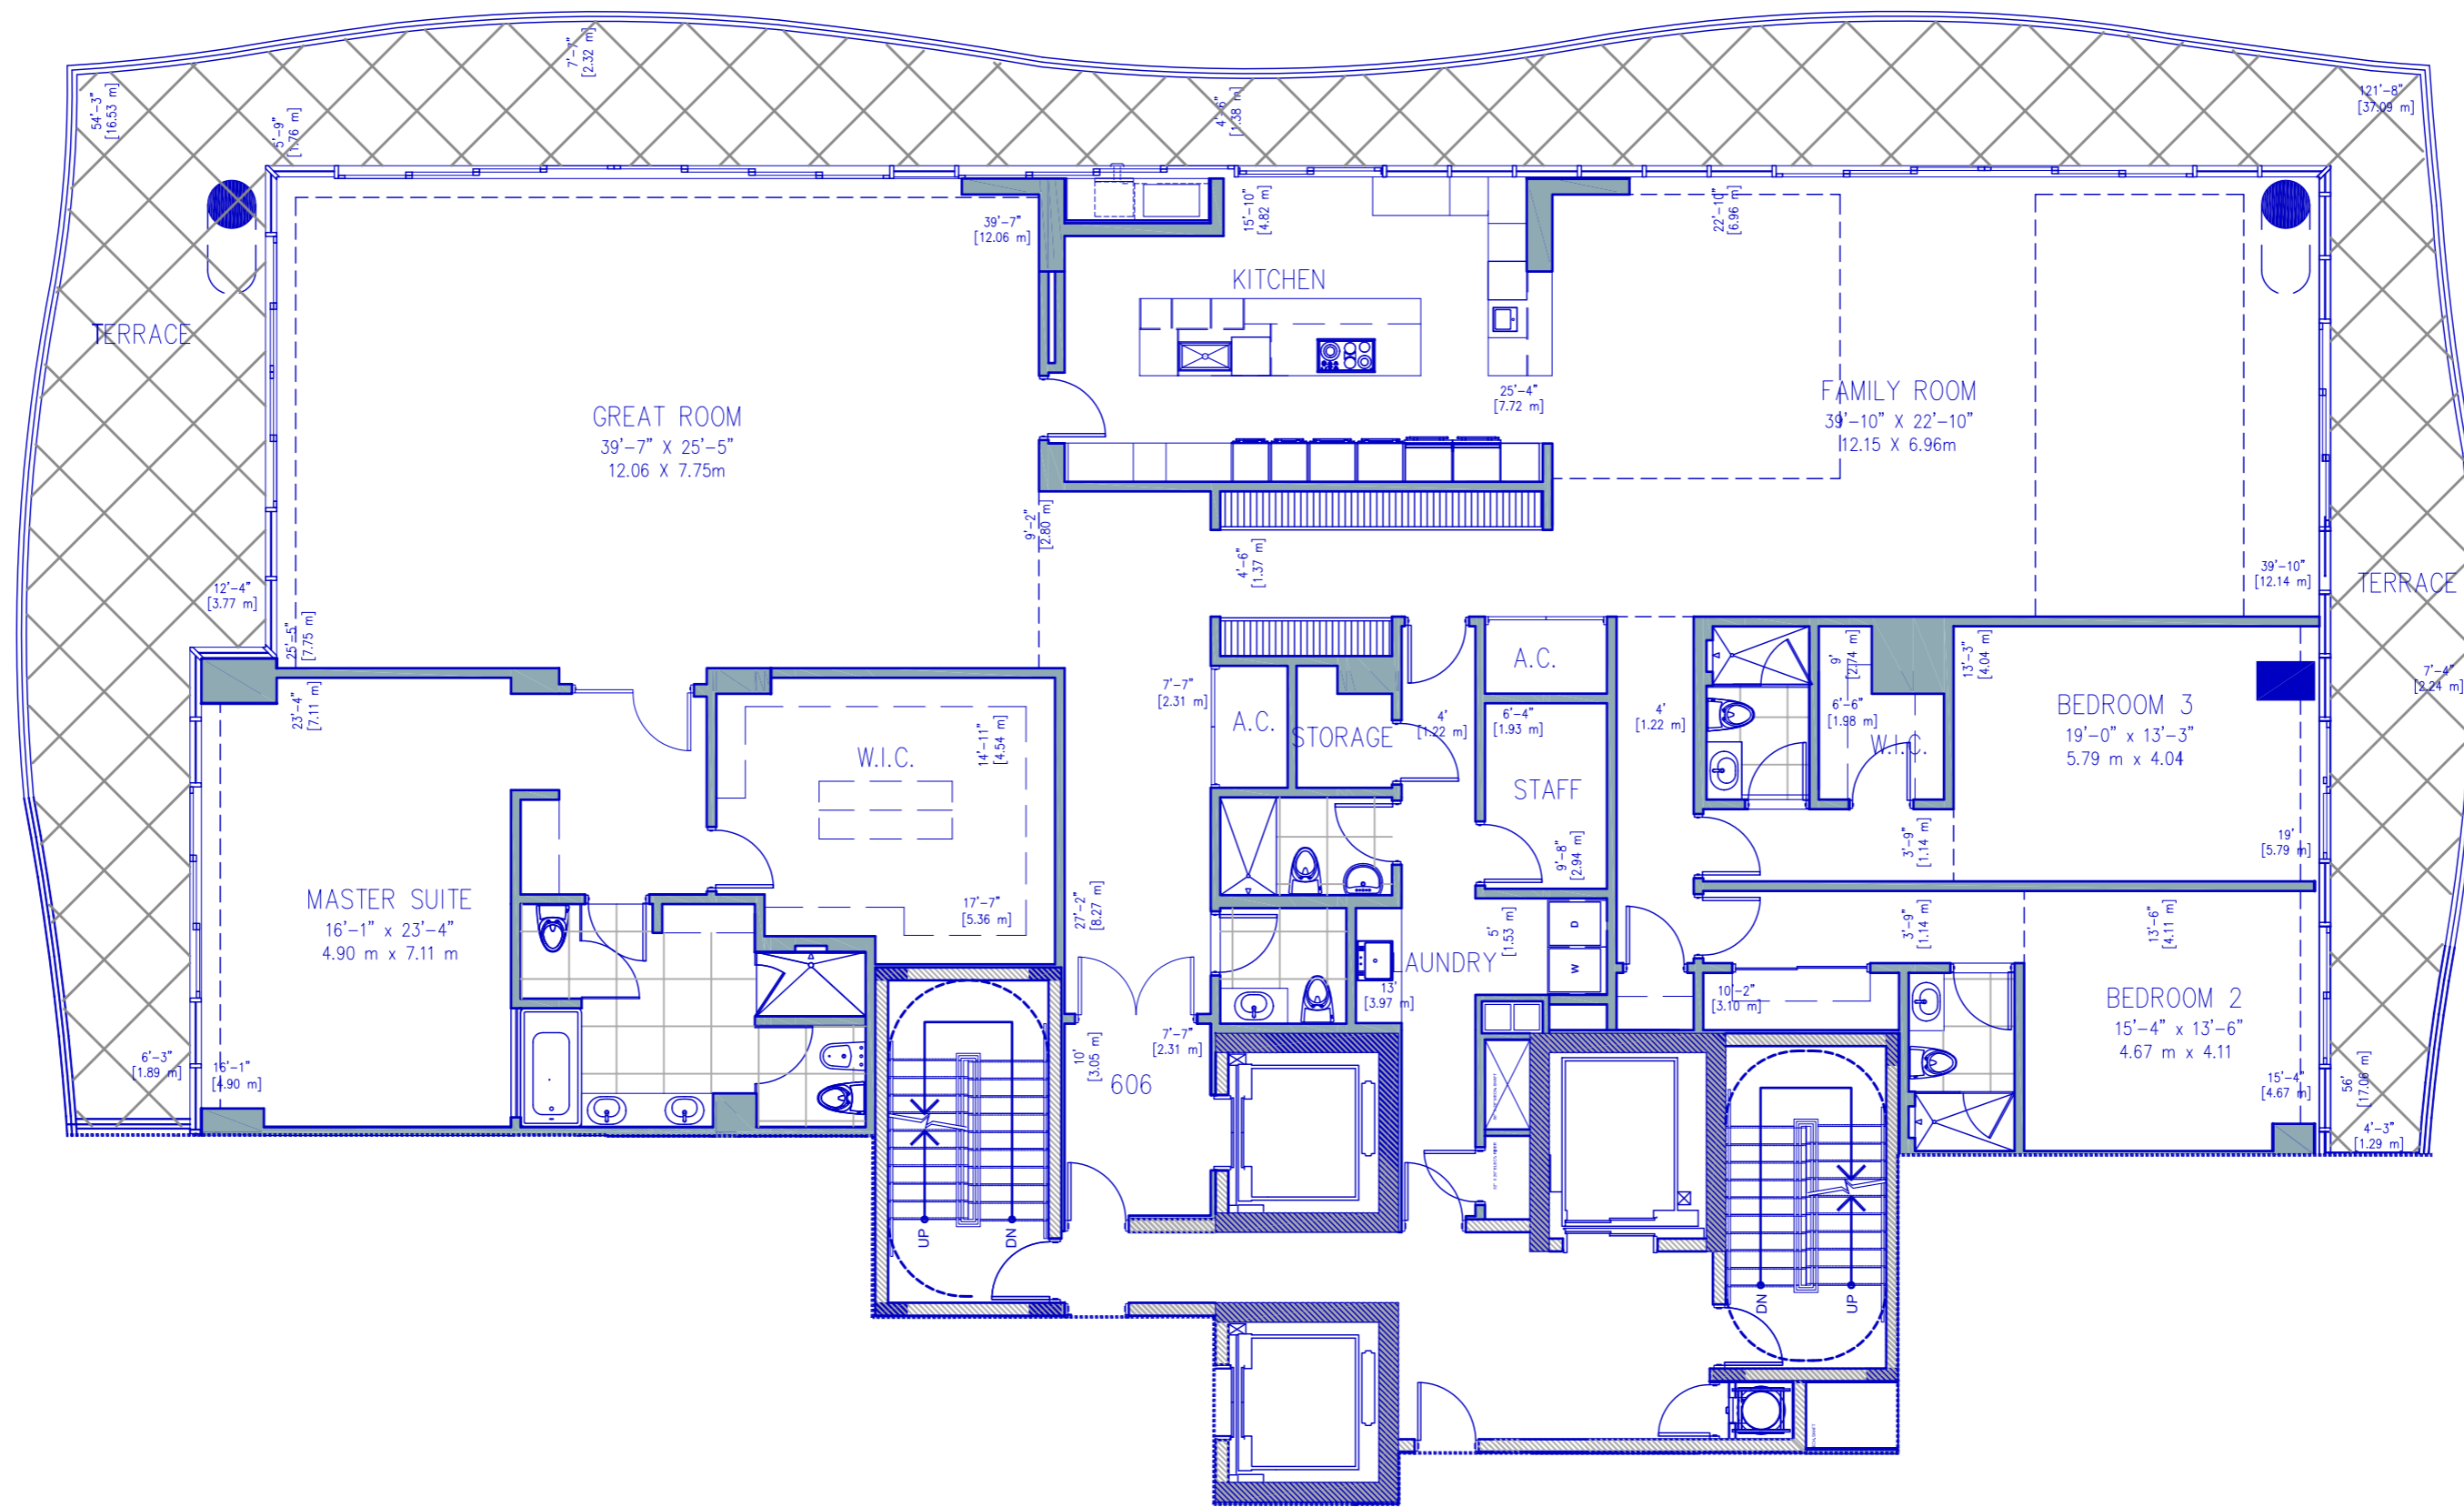

# 606

## RESIDENCE

ocean

ocean

RESIDENCE	5,281.00 sq. ft.	490.62 sq. mt.
TERRACE	1,685.00 sq. ft.	156.54 sq. mt.
<b>Total:</b>	<b>6,966.00 sq. ft.</b>	<b>647.16 sq. mt.</b>

CHÂTEAU  
OCEAN RESIDENCES